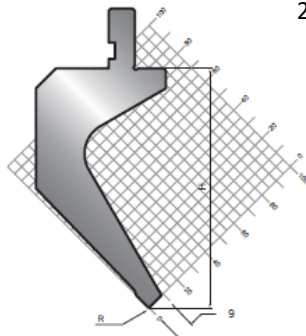

REF: 210.30/H104/R0,8-30°/L415

64,90.-€/u

REF: 215.45/H67/R3-45°/L415

221,10.-€/u

REF: 048.90/H119,65/R0,8-90°/L415

Stock  
1

544,50.-€/u

Fracc-90°