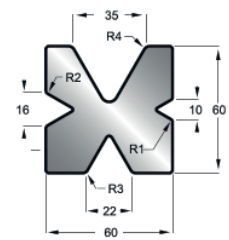

Stock
4

210,85.-€/u

REF: M1082.30/V10-30°/L835

Stock
4

210,85.-€/u

REF: M1083.30/V12-30°/L835

Stock
6

210,85.-€/u

REF: M1084.30/V16-30°/L835

Stock
3

210,85.-€/u

REF: M1085.30/V20-30°/L835

Stock
4

308,00.-€/u

REF: S1106.88/V8-88°/L835

Stock
4

L835

308,00.-€/u

Stock
1

Fracc

440,00.-€/u

REF: S1107.88/V10-88°/L835

Stock
1

L835

308,00.-€/u

Stock
1

L415

176,00.-€/u

REF: S1109.88/V16-88°

Stock
1

578,00.-€/u

REF: 3001P/V12-35°/L835

Stock
2

402,00.-€/u

REF: 3001P/V8-35°/L835

Stock
1

101,20.-€/u

REF: 2015.88/V16, 25-88°/L835

vv

Stock
4

152,90.-€/u

REF: 2008/L835

Stock
3

235,40.-€/u

REF: 2421.60-60°/L835

Stock
6

L835

162,80.-€/u

Stock
1

Fracc

272,80.-€/u

REF: M0643.90/V12-90°/L835

Stock
1

178,20.-€/u

REF: M0647.60/V16-60°/L835

OFERTA DE UTILLAJE NUEVO – REBAJA ESPECIAL – INDOCA MAQUINARIA S.L.