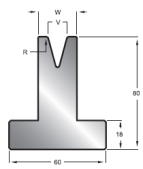

Stock
4

210,85.-€/u

REF: M1082.30/V10-30°/L835

Stock
4