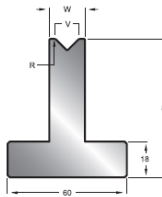

Stock
6

L835

162,80.-€/u

Stock
1

Fracc

272,80.-€/u

REF: M0643.90/V12-90°/L835

Stock
1