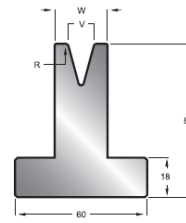

210,85.-€/u

REF: M1083.30/V12-30°/L835

Stock
6