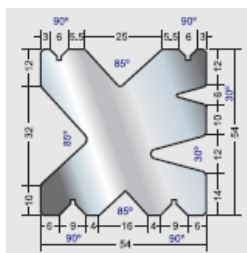

346,50.-€/u

L=1040

291,50.-€/u

L=550

REF: 14319

Stock
5