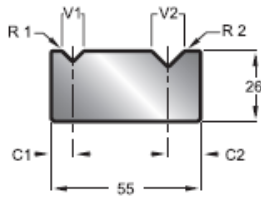

REF: M654.60/V20/R3-60°/W30/L835

Stock  
4

162,80.-€/u

REF: M672.88/V10/R0,6-88°/W18/L835

Stock  
4

101,20.-€/u

REF: 2007 (MEBUSA)/L835

Stock  
17