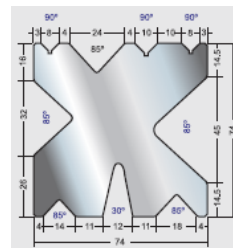

Stock  
4

162,80.-€/u

REF: M0674.88/V20-88°/L835

Stock  
2

156,42.-€/u

REF: 2011.88/4Vs 12-20-32-50-88°/L1000

Stock  
1

451,00.-€/u