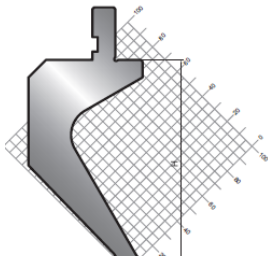

Stock
3

377,30.-€/u

REF: 048.90/H119,65/R0,8-90°/L835

Stock
2