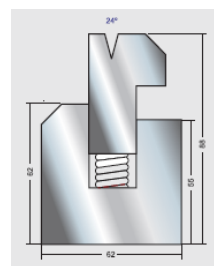

337,70.-€/u

REF: U479/V6-24°

Stock
4

L835

94,60.-€/u

Stock
1

Fracc