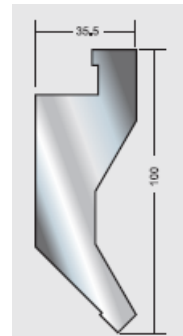

REF: 210.30/H104/R0,8-30°/L415

64,90.-€/u

REF: 215.45/H67/R3-45°/L415

221,10.-€/u

REF: 048.90/H119,65/R0,8-90°/L415

Stock  
1

544,50.-€/u

Fracc-90°