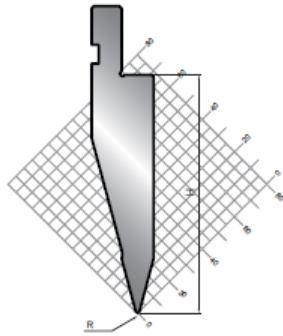

103,40.-€/u

REF: 210.30/H104/R0,8-30°/L415