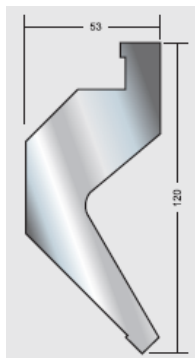

279,40.-€/u

532,40.-€/u

REF: 14515.90°

Stock
1